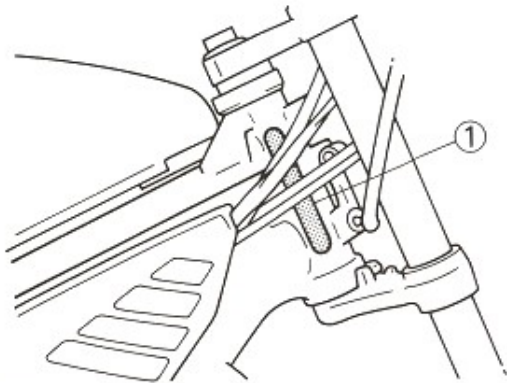

Frame Serial Numbers

1. Frame serial number