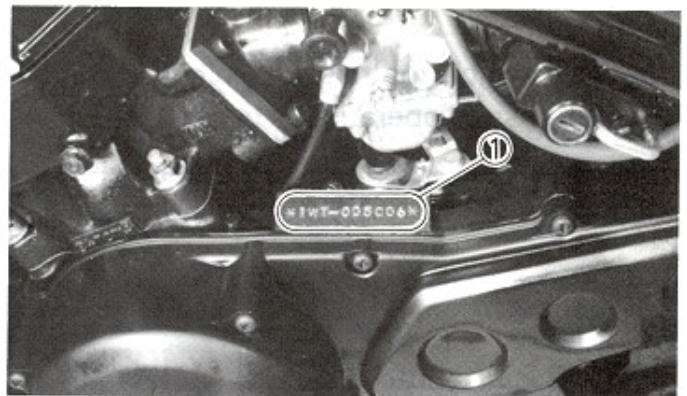

1. Engine serial number