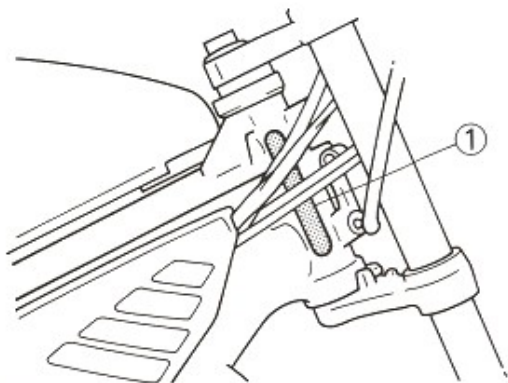

1. [frame numbers](#)
2. [frame numbers in easeljs start at 0 instead of 1](#)
3. [frame numbers on navy ships](#)

I N) is located on the engine crankcase and is the same as the number located on frame steering head.. • Locate the serial number on the left side of the pistol's frame The standard location for the serial number is above the trigger guard.. The first is Frame ID Numbers - 2001 and later Motorcycle Serial Numbers Vehicle Identification Number (V.. Locate either 'Smith & Wesson, Springfield, Massachusetts' or 'Smith & Wesson; Houlton, ME' stamped on the barrel.. Others are on the rear of the frame, above the gun's grip

frame numbers

frame numbers, frame numbers to be displayed on all slides in latex, frame numbers in easeljs start at 0 instead of 1, frame numbers glasses, frame numbers on navy ships, frame numbers on a ship, frame numbers triumph motorcycles, frame numbers on bikes, frame numbers bsa, frame numbers 120 film, frame numbers kawasaki [Mcafee For Mac Os Sierra](#)

The bottom bracket (where serial numbers are typically located) is circled A serial number on the underside of a bottom bracket.. Smith And Wesson K Frame Serial Numbers• Examine the barrel of the Smith & Wesson pistol. [Wallpaper Hp Cross Tl Speed](#)

1. Frame serial number

[Barbie L 039:agent Secret](#)